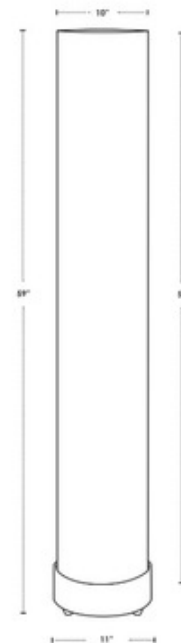

COMPANY

PROJECT

FIXTURE TYPE

APPROVED BY

DATE