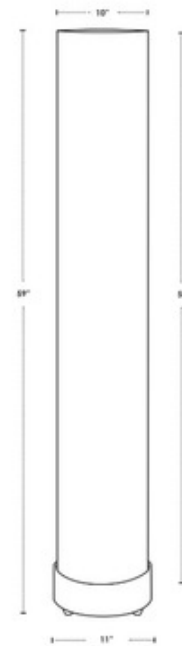

COMPANY

PROJECT

FIXTURE TYPE

APPROVED BY

DATE