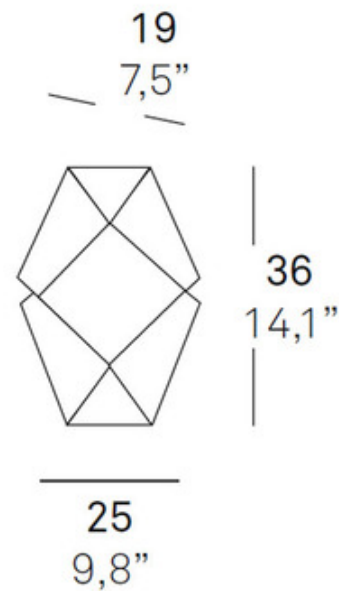

COMPANY

PROJECT

FIXTURE TYPE

APPROVED BY

DATE