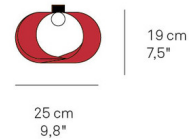

Shown in white / natural beech

Specifications

COLOR	Natural Beech
BODY FINISH	White
WATTAGE	15W
DIMMER	Standard 120V
DIMENSIONS	9.8"W x 14.1"H x 7.5"D
BULB NOT INCLUDED	1 x A19/Medium (E26)/15W/120V LED
OTHER BULB OPTIONS	1 x A19/Medium (E26)/120V LED
COUNTRY OF ORIGIN	Spain