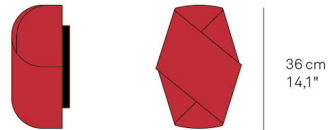

By LZF

Description

The Orbit Wall Sconce brings a quiet confidence to any space. Crafted by hand, its simple yet elegant form is created by twisting a single piece of wood veneer. Two distinct designs emerge depending on the direction of the twist. Light flows gently from both the top and bottom openings, while a warm inner glow highlights the natural grain of the timber, enhancing its organic beauty.

Shown in white / natural beech

Specifications

COLOR	Natural Beech
BODY FINISH	White
WATTAGE	15W
DIMMER	Standard 120V
DIMENSIONS	9.8"W x 14.1"H x 7.5"D
BULB NOT INCLUDED	1 x A19/Medium (E26)/15W/120V LED
OTHER BULB OPTIONS	1 x A19/Medium (E26)/120V LED
COUNTRY OF ORIGIN	Spain