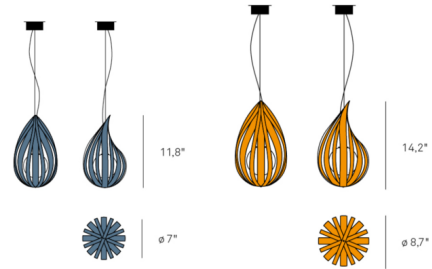

Lightology

lightology.com
866-954-4489
04-27-26

Project: _____

Company: _____

Location: _____ Fixture Type: _____

SPEC #: **LZF74764**

Approved On: _____ Approved By: _____

Raindrop Pendant By LZF

Description

The Raindrop Pendant designed by Javier Herrero, has the simple beauty of a stationary raindrop, a small and glistening droplet that instead of falling, remains in a state of suspended animation. Supplied with an 8 foot steel cable, transparent electrical cable, and a Brushed Nickel canopy.

Shown in brushed nickel / ivory white

Specifications

COLOR	Ivory White
BODY FINISH	Brushed Nickel
WATTAGE	3W
DIMMER	Standard 120V
DIMENSIONS	8.7"W x 14.2"H
BULB NOT INCLUDED	1 x JCD/G9/3W/120V LED
COUNTRY OF ORIGIN	Spain