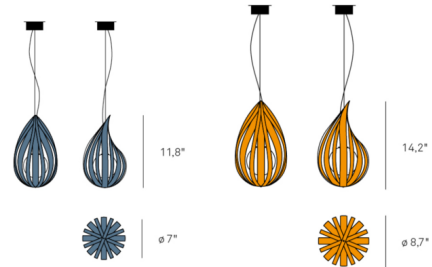

CLICK TO VIEW PRODUCT

Notes: