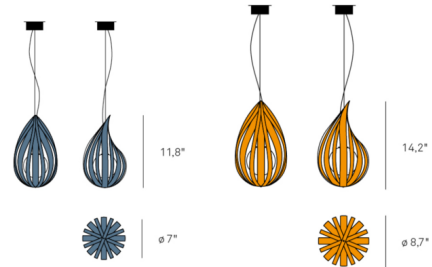

## Raindrop Pendant By LZF

### Description

The Raindrop Pendant designed by Javier Herrero, has the simple beauty of a stationary raindrop, a small and glistening droplet that instead of falling, remains in a state of suspended animation. Supplied with an 8 foot steel cable, transparent electrical cable, and a Brushed Nickel canopy.

### Specifications

COLOR	Natural Beech
BODY FINISH	Brushed Nickel
WATTAGE	3W
DIMMER	Standard 120V
DIMENSIONS	7.1"W x 11.8"H
BULB NOT INCLUDED	1 x JCD/G9/3W/120V LED
COUNTRY OF ORIGIN	Spain

### Technical Information

PRODUCT DIMENSIONS	Canopy: 5.5" diameter
--------------------	-----------------------

CLICK TO VIEW PRODUCT

Notes: