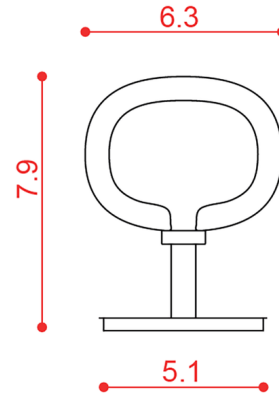

Shown in matte black / brushed brass / clear

Specifications

COLOR . . . . . Clear
BODY FINISH . . . . . Matte Black / Brushed Brass
WATTAGE 5W
DIMMER . . . . . N/A
DIMENSIONS . . . . . 6.3"W x 7.9"H
BULB NOT INCLUDED . . . . . 1 x JCD/G9/5W/120V LED

CLICK TO VIEW PRODUCT

Notes: