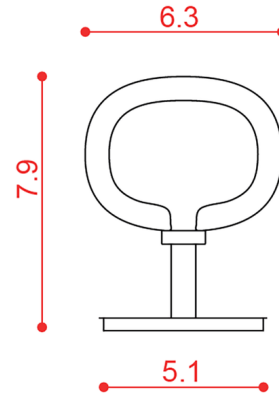

## Nabila Side Table Lamp By Tooy

### Specifications

COLOR . . . . . Clear  
BODY FINISH . . . . . Matte Black / Brushed Brass  
WATTAGE . . . . . 5W  
DIMMER . . . . . N/A  
DIMENSIONS . . . . . 6.3"W x 7.9"H  
BULB NOT INCLUDED . . . . . 1 x JCD/G9/5W/120V LED