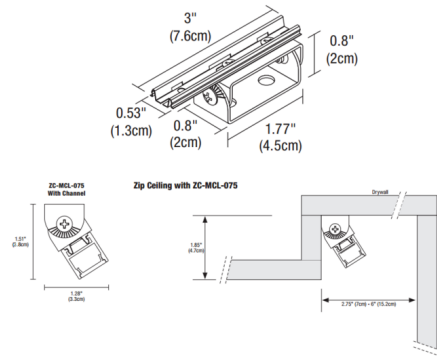

Lightology

lightology.com
866-954-4489
05-17-26

Project: _____

Company: _____

Location: _____ Fixture Type: _____

SPEC #: **EDG747978**

Approved On: _____ Approved By: _____

Zipp Channel 0-75 Deg Mounting Clip

By PureEdge Lighting

Description

Zipp Channel ZC-MCL standard mounting clips are provided with every two feet of Zipp Channel. The adjustable mounting clips allow you to mount the channel on the ceiling at various angles. The ZC-MCL-075 mounting clips rotate Light Channel up to 75 degrees and are sold separately.

Specifications

COLOR	N/A
BODY FINISH	N/A
WATTAGE	N/A
DIMMER	N/A
DIMENSIONS	3"W x 0.8"H x 1.33"D
BULB	N/A

CLICK TO VIEW PRODUCT

Notes: