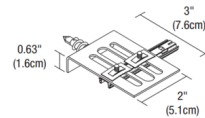

By PureEdge Lighting

Description

Zipp Channel ZC-MCL standard mounting clips are provided with every two feet of Zipp Channel. The adjustable mounting clips allow you to mount the channel on the ceiling at various angles. The ZC-MCL-90 mounting clips rotate Light Channel at a 90 degree angle and are sold separately.

Specifications

| | |
|-------------|--------------------|
| COLOR | N/A |
| BODY FINISH | N/A |
| WATTAGE | N/A |
| DIMMER | N/A |
| DIMENSIONS | 3"W x 0.63"H x 2"D |
| BULB | N/A |

**ZC-MCL-90
With Channel**