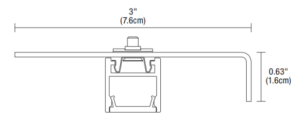

By PureEdge Lighting

Description

Zipp Channel ZC-MCL standard mounting clips are provided with every two feet of Zipp Channel. The adjustable mounting clips allow you to mount the channel on the ceiling at various angles. The ZC-MCL-90 mounting clips rotate Light Channel at a 90 degree angle and are sold separately.

Specifications

| | |
|-------------|--------------------|
| COLOR | N/A |
| BODY FINISH | N/A |
| WATTAGE | N/A |
| DIMMER | N/A |
| DIMENSIONS | 3"W x 0.63"H x 2"D |
| BULB | N/A |

**ZC-MCL-90
With Channel**