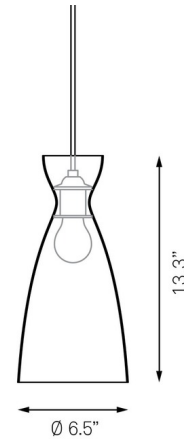

Lightology

lightology.com
866-954-4489
07-03-26

Project: _____
Company: _____
Location: _____ Fixture Type: _____
SPEC #: **NYT747989**
Approved On: _____ Approved By: _____

Pretty Long Pendant By NYTA

Description

Pretty Long Pendant is a sleek classic piece with a flowing shade. The clean lines of the metal lampshade have been artfully crafted from a single piece of material. Available in Matte White and Matte Black finishes. Comes with 10 feet of cord to customize length.

Shown in matte black

Specifications

COLOR	N/A
BODY FINISH	Matte Black
WATTAGE	29W
DIMMER	Standard 120V
DIMENSIONS	120"L x 6.5"W x 13.3"H
BULB NOT INCLUDED	1 x A19/Medium (E26)/29W/120V Incandescent
COUNTRY OF ORIGIN	Germany