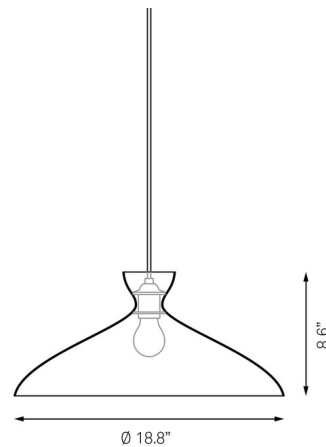

### Description

Pretty Wide Pendant is a unique classic piece with a flowing shade. The clean lines of the metal lampshade have been artfully crafted from a single piece of material. Available in Matte White and Matte Black finishes. Comes with 10 feet of cord to customize length.

### Specifications

COLOR	N/A
BODY FINISH	Matte White
WATTAGE	70W
DIMMER	Standard 120V
DIMENSIONS	120"L x 18.8"W x 8.6"H
BULB NOT INCLUDED	1 x A19/Medium (E26)/70W/120V Incandescent
COUNTRY OF ORIGIN	Germany