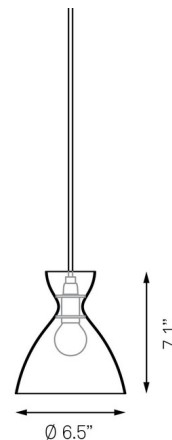

By NYTA

Description

Pretty Small Pendant is a simple classic piece with a flowing shade. The clean lines of the metal lampshade have been artfully crafted from a single piece of material. Available in Matte White and Matte Black finishes. Comes with 10 feet of cord to customize length.

Shown in matte black

Specifications

COLOR	N/A
BODY FINISH	Matte Black
WATTAGE	40W
DIMMER	Standard 120V
DIMENSIONS	120"L x 6.5"W x 7.1"H
BULB NOT INCLUDED	1 x B10/Candelabra (E12)/40W/120V Incandescent
COUNTRY OF ORIGIN	Germany