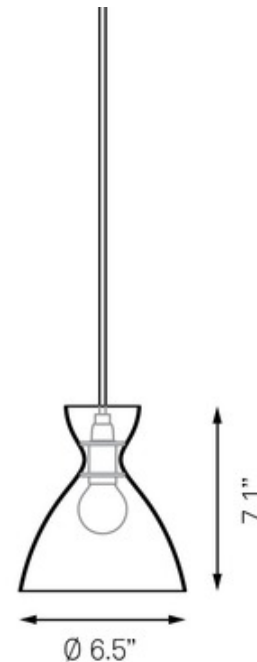

COMPANY

PROJECT

FIXTURE TYPE

APPROVED BY

DATE