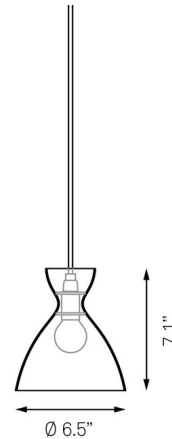

CLICK TO VIEW PRODUCT

Notes: