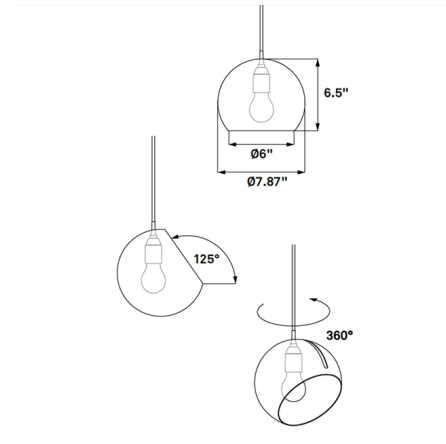

By NYTA

Description

Tilt Globe Pendant emits an open and soft light, and directs it exactly where it is needed. Easy, intuitive handling allows turning and swiveling the shade along its oblong opening in every direction. It works like a cupped reflector that you can freely move around the light source, gathering the light and directing it towards the space or object you want to illuminate. Available in matte Grey, Polished Brass with a brushed interior, Matte White, or Matte Black finishes. Supplied with 10 feet of fabric covered cord to customize length.

Specifications

COLOR N/A
BODY FINISH Matte Grey
WATTAGE 60W
DIMMER Standard 120V
DIMENSIONS 7.9"W x 6.5"H
BULB NOT INCLUDED . . . 1 x Edison Globe/Medium (E26)/60W/120V Incandescent
COUNTRY OF ORIGIN Germany

Technical Information

PRODUCT DIMENSIONS Cord Length: 120"

Shown in matte grey

CLICK TO VIEW PRODUCT

Notes: