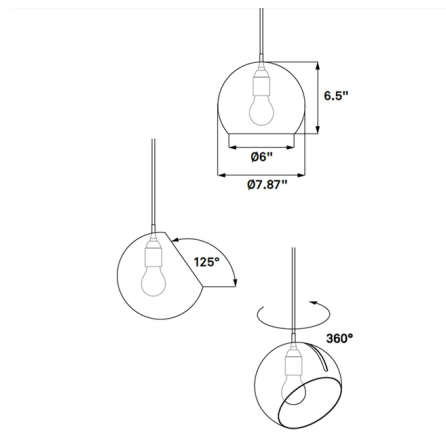

Lightology

lightology.com
866-954-4489
05-24-26

Project: _____

Company: _____

Location: _____ Fixture Type: _____

SPEC #: **NYT747997**

Approved On: _____ Approved By: _____

Tilt Globe Pendant

By NYTA

Description

Tilt Globe Pendant emits an open and soft light, and directs it exactly where it is needed. Easy, intuitive handling allows turning and swiveling the shade along its oblong opening in every direction. It works like a cupped reflector that you can freely move around the light source, gathering the light and directing it towards the space or object you want to illuminate. Available in matte Grey, Polished Brass with a brushed interior, Matte White, or Matte Black finishes. Supplied with 10 feet of fabric covered cord to customize length.

Shown in matte black

Specifications

COLOR	N/A
BODY FINISH	Matte Black
WATTAGE	60W
DIMMER	Standard 120V
DIMENSIONS	7.9"W x 6.5"H
BULB NOT INCLUDED	1 x Edison Globe/Medium (E26)/60W/120V Incandescent
COUNTRY OF ORIGIN	Germany