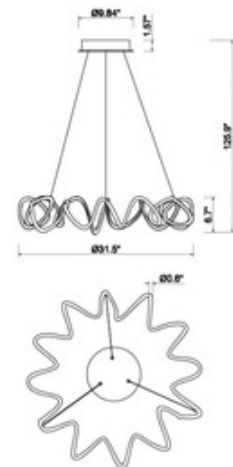

**BRAND**

Arnsberg

**DESCRIPTION**

The Alexander Chandelier is a stunning work of art that can beautify any space in your home. The scrolls of light cast warm shadows across your room. Canopy: 9.85 inch diameter.

*Shown in: Satin Nickel / White*

<b>SHADE COLOR</b>	White
<b>BODY FINISH</b>	Satin Nickel
<b>WATTAGE</b>	60W
<b>DIMMER</b>	Low Voltage Electronic
<b>DIMENSIONS</b>	31.5"W x 6.7"H
<b>INTEGRATED LED MODULE</b>	
<b>LAMP</b>	LED/60W/120V LED

*Technical Information*

<b>LUMINOUS FLUX</b>	4800 lumens
<b>LUMENS/WATT</b>	80.00
<b>LAMP COLOR</b>	3000K
<b>COLOR RENDERING</b>	90 CRI

**SPEC #** ARN748098

COMPANY	PROJECT	FIXTURE TYPE	APPROVED BY	DATE