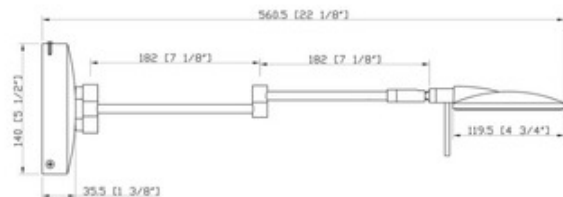

COMPANY	PROJECT	FIXTURE TYPE	APPROVED BY	DATE