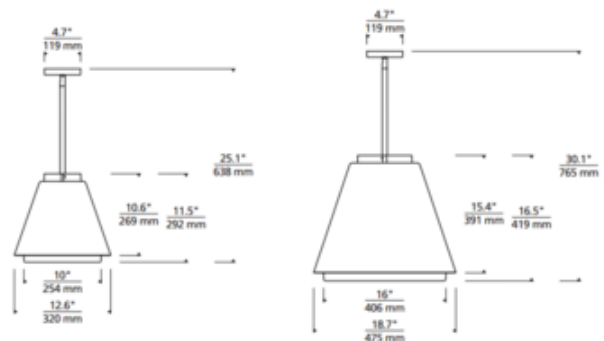

COMPANY

PROJECT

FIXTURE TYPE

APPROVED BY

DATE