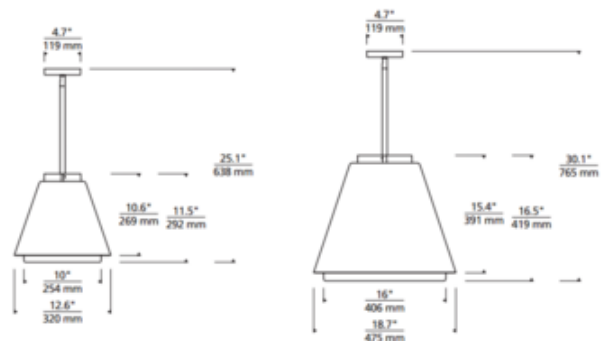

COMPANY

PROJECT

FIXTURE TYPE

APPROVED BY

DATE