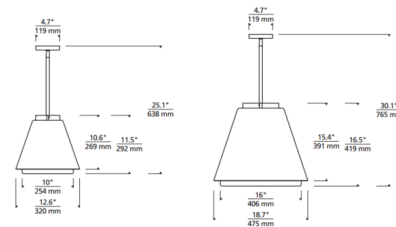

CLICK TO VIEW PRODUCT

Notes: