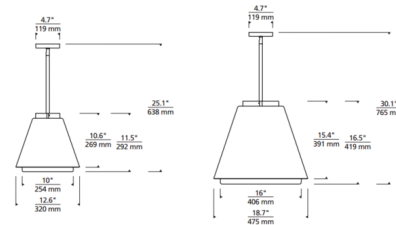

CLICK TO VIEW PRODUCT

Notes: