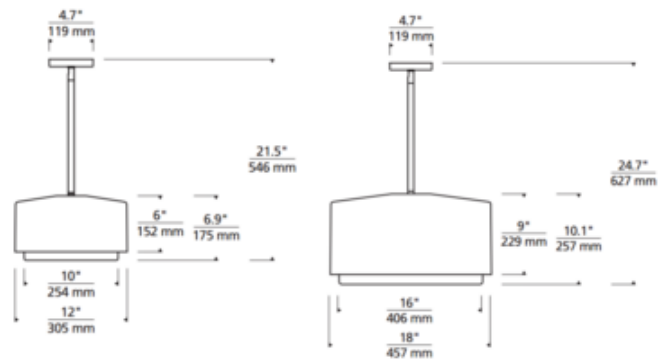

COMPANY	PROJECT	FIXTURE TYPE	APPROVED BY	DATE