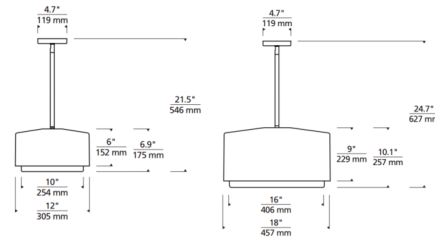

CLICK TO VIEW PRODUCT

Notes: