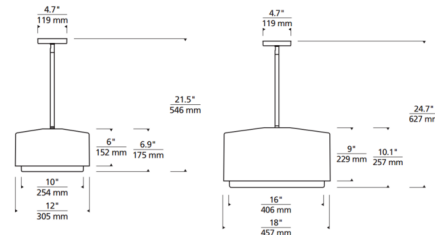

CLICK TO VIEW PRODUCT

Notes: