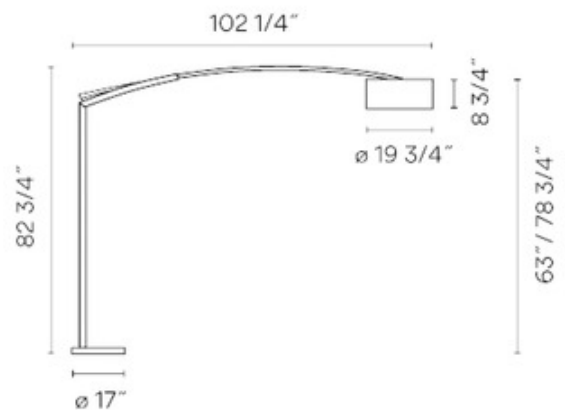

BRAND

Vibia

DESCRIPTION

Balance Floor Lamp is available in a Satin Nickel finish with an Off White Silk Paper Shade or Charcoal Grey with an Aluminum Weft shade. Balance features a counter weight system to adjust the shade height and a handle with on-off switch located beneath the shade for ease of control and an in-line floor dimmer.

SHADE COLOR	N/A
BODY FINISH	Satin Nickel
WATTAGE	24W
DIMMER	Included
DIMENSIONS	19.75"W x 82.75"H x 102.25"D
BULB NOT INCLUDED	
LAMP	3 x A19/Medium (E26)/8W/120V LED 3 x A19/Medium (E26)/120V LED 3 x A19/Medium (E26)/60W/120V Incandescent