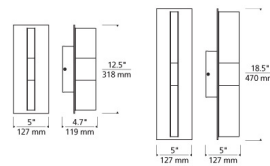

CLICK TO VIEW PRODUCT

Notes: