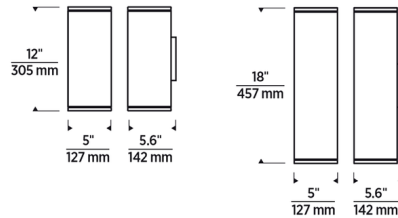

### Specifications

COLOR	Frosted
BODY FINISH	Bronze
WATTAGE	15.6W
DIMMER	Low Voltage Electronic
DIMENSIONS	5"W x 12"H x 5.6"D
INTEGRATED LED MODULE	1 x LED/15.6W/120-277V LED
COUNTRY OF ORIGIN	China

### Technical Information

LAMP LIFE	70000 hours
BEAM ANGLE	10°
COLOR RENDERING	.80 CRI
LAMP COLOR	2700K
LUMENS/WATT	77.69
LUMINOUS FLUX	1212 lumens

Shown in bronze / frosted

CLICK TO VIEW PRODUCT

Notes: