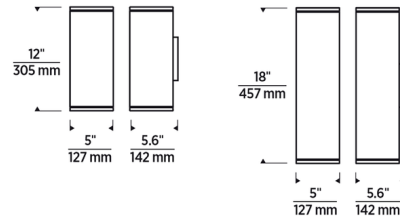

Specifications

COLOR	Frosted
BODY FINISH	Bronze
WATTAGE	15.6W
DIMMER	Low Voltage Electronic
DIMENSIONS	5"W x 12"H x 5.6"D
INTEGRATED LED MODULE	1 x LED/15.6W/120-277V LED
COUNTRY OF ORIGIN	China

Technical Information

LAMP LIFE	70000 hours
BEAM ANGLE	10°
COLOR RENDERING	.80 CRI
LAMP COLOR	2700K
LUMENS/WATT	77.69
LUMINOUS FLUX	1212 lumens

Shown in bronze / frosted

CLICK TO VIEW PRODUCT

Notes: