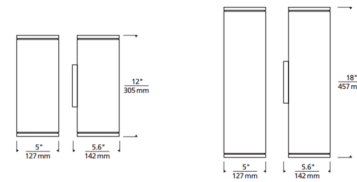

Description

The Tegel Outdoor 10 Degree/10 Degree Wall Sconce features an understated modern design providing an uplight and downlight. Offered in four marine-grade powder coat finishes, stainless steel mounting hardware, two height options, three color temperature options, and 10 degree up/10 degree down beam spread optic. Universal 120-277V driver with integral transient 2.5kV surge protection. Dimmable with an electronic low voltage or 0-10V dimmer, sold separately. Available with surge protection, button photocontrol, or standard with no options. Consult with manufacturer for additional options. 5 year warranty.

Specifications

COLOR	Clear
BODY FINISH	Bronze
WATTAGE	29.2W
DIMMER	Low Voltage Electronic
DIMENSIONS	5"W x 12"H x 5.6"D
INTEGRATED LED MODULE	2 x LED/14.6W/120-277V LED
COUNTRY OF ORIGIN	China

Technical Information

LAMP LIFE	70000 hours
BEAM ANGLE	10°
COLOR RENDERING	.80 CRI
LAMP COLOR	2700K
LUMENS/WATT	157.12
LUMINOUS FLUX	2294 lumens

Shown in bronze / clear

CLICK TO VIEW PRODUCT

Notes: