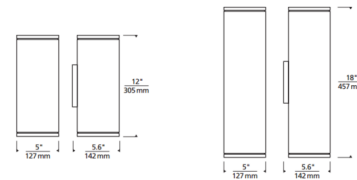

Description

The Tegel Outdoor 10 Degree/10 Degree Wall Sconce features an understated modern design providing an uplight and downlight. Offered in four marine-grade powder coat finishes, stainless steel mounting hardware, two height options, three color temperature options, and 10 degree up/10 degree down beam spread optic. Universal 120-277V driver with integral transient 2.5kV surge protection. Dimmable with an electronic low voltage or 0-10V dimmer, sold separately. Available with surge protection, button photocontrol, or standard with no options. Consult with manufacturer for additional options. 5 year warranty.

Specifications

COLOR	Clear
BODY FINISH	Bronze
WATTAGE	29.2W
DIMMER	Low Voltage Electronic
DIMENSIONS	5"W x 12"H x 5.6"D
INTEGRATED LED MODULE	2 x LED/14.6W/120-277V LED
COUNTRY OF ORIGIN	China

Technical Information

LAMP LIFE	70000 hours
BEAM ANGLE	10°
COLOR RENDERING	.80 CRI
LAMP COLOR	2700K
LUMENS/WATT	157.12
LUMINOUS FLUX	2294 lumens

Shown in bronze / clear

CLICK TO VIEW PRODUCT

Notes: