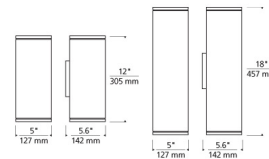

### Description

The Tegel Outdoor 10 Degree/36 Degree Wall Sconce features an understated modern design providing an uplight and downlight. Offered in four marine-grade powder coat finishes, stainless steel mounting hardware, two height options, three color temperature options, and 10 degree up/36 degree down beam spread optic. Universal 120-277V driver with integral transient 2.5kV surge protection. Dimmable with an electronic low voltage or 0-10V dimmer, sold separately. Available with surge protection, button photocontrol, or standard with no options. Consult with manufacturer for additional options. 5 year warranty.

### Specifications

COLOR	Clear
BODY FINISH	Bronze
WATTAGE	29.2W
DIMMER	Low Voltage Electronic
DIMENSIONS	5"W x 12"H x 5.6"D
INTEGRATED LED MODULE	2 x LED/14.6W/120-277V LED
COUNTRY OF ORIGIN	China

### Technical Information

LAMP LIFE	70000 hours
BEAM ANGLE	36°
COLOR RENDERING	80 CRI
LAMP COLOR	2700K
LUMENS/WATT	157.12
LUMINOUS FLUX	2294 lumens

Shown in bronze / clear

CLICK TO VIEW PRODUCT

Notes: