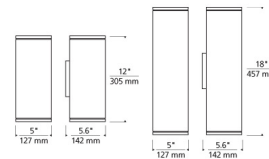

Description

The Tegel Outdoor 10 Degree/36 Degree Wall Sconce features an understated modern design providing an uplight and downlight. Offered in four marine-grade powder coat finishes, stainless steel mounting hardware, two height options, three color temperature options, and 10 degree up/36 degree down beam spread optic. Universal 120-277V driver with integral transient 2.5kV surge protection. Dimmable with an electronic low voltage or 0-10V dimmer, sold separately. Available with surge protection, button photocontrol, or standard with no options. Consult with manufacturer for additional options. 5 year warranty.

Specifications

COLOR	Clear
BODY FINISH	Bronze
WATTAGE	29.2W
DIMMER	Low Voltage Electronic
DIMENSIONS	5"W x 12"H x 5.6"D
INTEGRATED LED MODULE	2 x LED/14.6W/120-277V LED
COUNTRY OF ORIGIN	China

Technical Information

LAMP LIFE	70000 hours
BEAM ANGLE	36°
COLOR RENDERING	80 CRI
LAMP COLOR	2700K
LUMENS/WATT	157.12
LUMINOUS FLUX	2294 lumens

Shown in bronze / clear

CLICK TO VIEW PRODUCT

Notes: