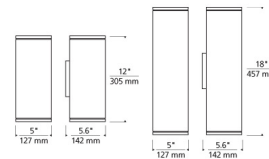

### Description

The Tegel Outdoor 36 Degree/36 Degree Wall Sconce features an understated modern design providing an uplight and downlight. Offered in four marine-grade powder coat finishes, stainless steel mounting hardware, two height options, three color temperature options, and 36 degree up/36 degree down beam spread optic. Universal 120-277V driver with integral transient 2.5kV surge protection. Dimmable with an electronic low voltage or 0-10V dimmer, sold separately. Available with surge protection, button photocontrol, or standard with no options. Consult with manufacturer for additional options. 5 year warranty.

### Specifications

COLOR	Clear
BODY FINISH	Bronze
WATTAGE	29.2W
DIMMER	Low Voltage Electronic
DIMENSIONS	5"W x 12"H x 5.6"D
INTEGRATED LED MODULE	2 x LED/14.6W/120-277V LED
COUNTRY OF ORIGIN	China

### Technical Information

LAMP LIFE	70000 hours
BEAM ANGLE	36°
COLOR RENDERING	80 CRI
LAMP COLOR	2700K
LUMENS/WATT	157.12
LUMINOUS FLUX	2294 lumens

Shown in bronze / clear

CLICK TO VIEW PRODUCT

Notes: