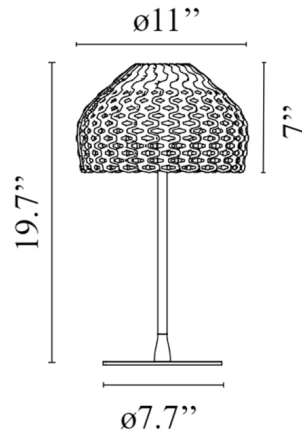

Shown in ocre grey / opal

Specifications

COLOR	Opal
BODY FINISH	Ocre Grey
WATTAGE	75W
DIMMER	Included
DIMENSIONS	11"W x 19.7"H
BULB NOT INCLUDED	1 x T10/Medium (E26)/75W/120V Halogen
OTHER BULB OPTIONS	1 x T10/Medium (E26)/120V LED
COUNTRY OF ORIGIN	Italy