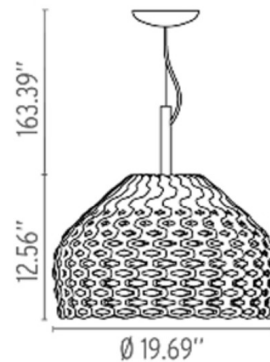

Specifications

COLOR Opal
BODY FINISH White
WATTAGE 150W
DIMMER Standard 120V
DIMENSIONS 19.7"W x 12.6"H
BULB NOT INCLUDED 1 x T10/Medium (E26)/150W/120V Halogen
COUNTRY OF ORIGIN Italy

Technical Information

PRODUCT DIMENSIONS Cord Length: 98"

Shown in white / opal

CLICK TO VIEW PRODUCT

Notes: