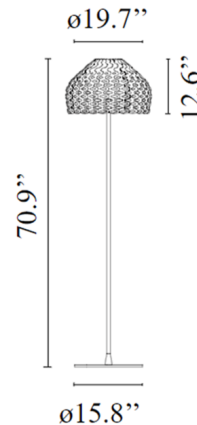

CLICK TO VIEW PRODUCT

Notes: