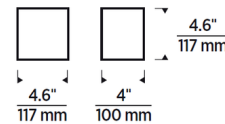

By Visual Comfort Modern

Description

The Vex 5 Outdoor Wall Sconce features a simple profile that blends well with any style, and is ideal for accent lighting, ambient lighting, wall grazing, and wayfinding applications where precise beam angle is essential for functional or decorative effects. Beam angles can be adjusted from 10 to 120 degrees tools-free, and angle markers ensure consistent beams from fixture to fixture. Beams can be symmetric or asymmetric, and uplight and downlight beam angles can be set independently. Die-cast aluminum construction and a powder coat finish ensure durability against harsh elements. A universal 120-277V driver is included, dimmable with a TRIAC, ELV, or 0-10V dimmer.

Shown in black

Specifications

COLOR	N/A
BODY FINISH	Black
WATTAGE	18.7W
DIMMER	Low Voltage Electronic
DIMENSIONS	4.6"W x 4.6"H x 4"D
INTEGRATED LED MODULE	1 x LED/18.7W/120-277V LED
COUNTRY OF ORIGIN	China

Technical Information

LAMP LIFE	60000 hours
BEAM SPREAD	Adjustable
COLOR RENDERING	90 CRI
LAMP COLOR	2700K
LUMENS/WATT	29.63
LUMINOUS FLUX	554 lumens

CLICK TO VIEW PRODUCT

Notes: