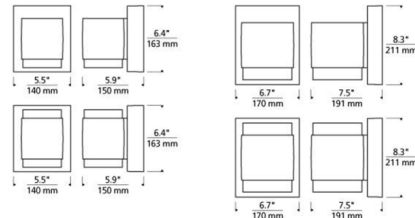

CLICK TO VIEW PRODUCT

Notes: