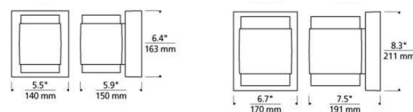

CLICK TO VIEW PRODUCT

Notes: