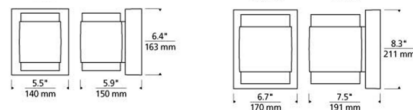

CLICK TO VIEW PRODUCT

Notes: