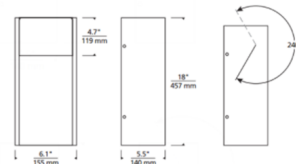

CLICK TO VIEW PRODUCT

Notes: