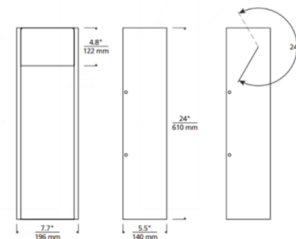

CLICK TO VIEW PRODUCT

Notes: