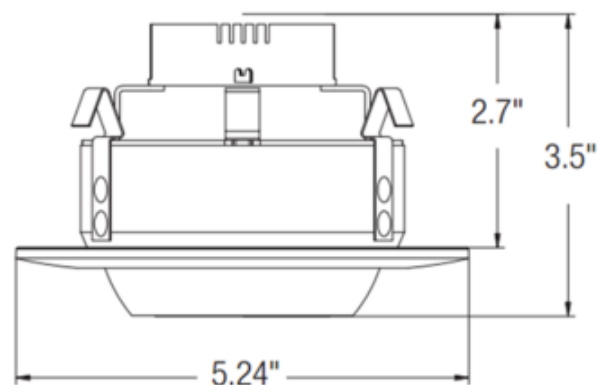

COMPANY	PROJECT	FIXTURE TYPE	APPROVED BY	DATE