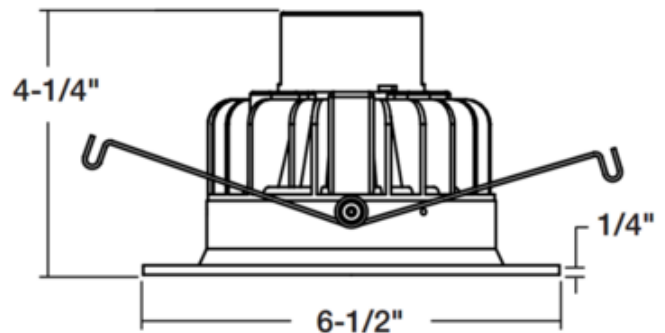

COMPANY	PROJECT	FIXTURE TYPE	APPROVED BY	DATE