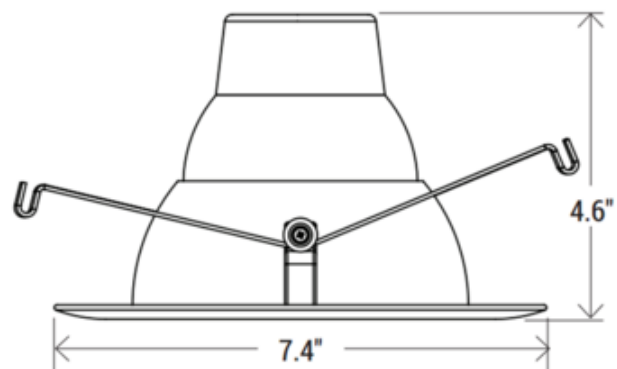

COMPANY	PROJECT	FIXTURE TYPE	APPROVED BY	DATE