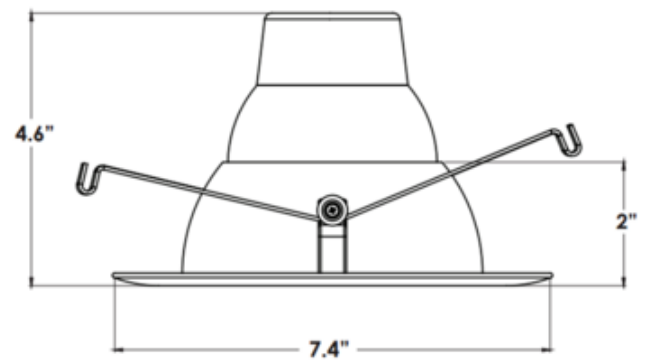

BRAND

Elite LED Lighting

DESCRIPTION

The RL629 6 Inch Smart Dim Retrofit Reflector has been engineered for most 5 and 6 inch incandescent recessed housings in the market. Includes medium Edison base adapter for retrofitting into existing housing. Glare reducing cut-off angle of 55 degrees. High performance optic hides LED chip image. Features Smart Dim technology allowing color temperature to be dimmed from 3000K-1600K. LED driver is rated for 50 to 60HZ at 120V input, produces less than 20 percent THD, and has a power factor between 0.90 and 1.00. Dimmable down to 15 percent of initial light output with compatible dimmers (see attached manufacturer spec for dimmer compatibility information).

TRIM COLOR	N/A
BODY FINISH	White
WATTAGE	15W
DIMMER	Dimmable
DIMENSIONS	7.4"W x 4.4"H
INTEGRATED LED MODULE	
LAMP	1 x LED/15W/120V LED

Technical Information

LUMINOUS FLUX	1000 lumens
LUMENS/WATT	66.67
LAMP COLOR	3000K Warm Dim
COLOR RENDERING	90 CRI
LAMP LIFE	50000 hours
CEILING TYPE	Drywall Trimless/Flush
HOUSING TYPE	New construction IC
HOUSING HEIGHT	4"
APERTURE SHAPE	Round
SPEC #	ELI751774