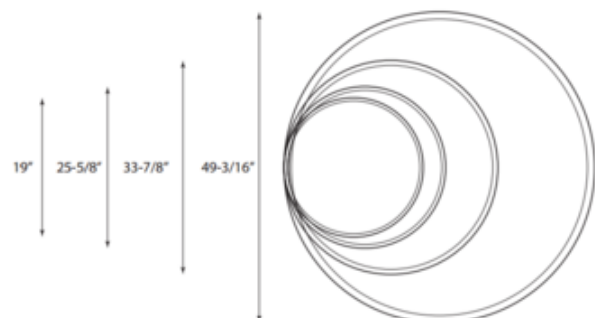

**BRAND** Elite LED Lighting

**DESCRIPTION**

The OPR Pendant offers direct ambient illumination. Features rigid aluminum design with a high quality, high transmission glare free lens. Includes 10 feet of suspension cable. Powered by high-quality constant-current power LED drivers which are rated for 50 to 60Hz at 120-277V input, produce less than 20 percent THD, and have a power factor of .90 to 1.00. Dimmable with a 0-10V dimmer (down to 1 percent of initial lumens), sold separately.

<b>SHADE COLOR</b>	N/A
<b>BODY FINISH</b>	Matte White
<b>WATTAGE</b>	31W
<b>DIMMER</b>	0-10V
<b>DIMENSIONS</b>	18"W x 4"H
<b>INTEGRATED LED MODULE</b>	
<b>LAMP</b>	1 x LED/31W/120V LED

*Technical Information*

<b>LUMINOUS FLUX</b>	1800 lumens
<b>LUMENS/WATT</b>	58.06
<b>LAMP COLOR</b>	4000K
<b>COLOR RENDERING</b>	80 CRI

**SPEC #** ELI751775

COMPANY	PROJECT	FIXTURE TYPE	APPROVED BY	DATE