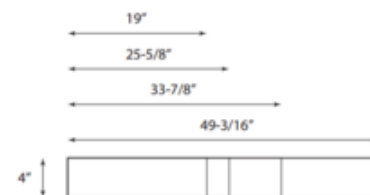

COMPANY	PROJECT	FIXTURE TYPE	APPROVED BY	DATE