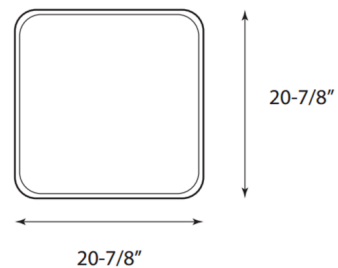

Specifications

COLOR N/A
BODY FINISH Matte White
WATTAGE 47W
DIMMER 0-10V
DIMENSIONS 125.5"L x 20.88"W x 5.5"H
INTEGRATED LED MODULE 1 x LED/47W/120V LED

Technical Information

LAMP LIFE 50000 hours
COLOR RENDERING 80 CRI
LAMP COLOR 3500K
LUMENS/WATT 63.83
LUMINOUS FLUX 3000 lumens