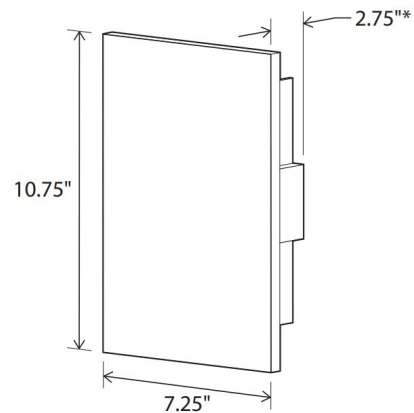

Shown in dark stained walnut / carrara marble

Specifications

COLOR	Carrara Marble
BODY FINISH	Dark Stained Walnut
WATTAGE	13W
DIMMER	Low Voltage Electronic
DIMENSIONS	7.25"W x 10.75"H x 2.75"D
INTEGRATED LED MODULE	1 x LED/13W/120-277V LED
COUNTRY OF ORIGIN	United States