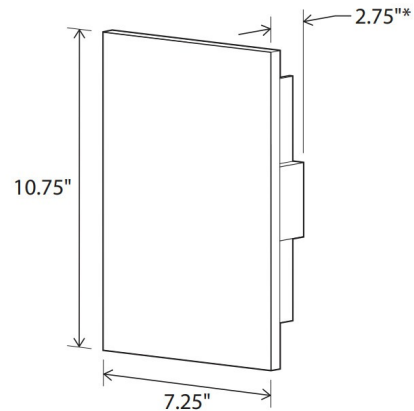

### Specifications

|                       |                           |
|-----------------------|---------------------------|
| COLOR                 | Carrara Marble            |
| BODY FINISH           | Dark Stained Walnut       |
| WATTAGE               | 13W                       |
| DIMMER                | Low Voltage Electronic    |
| DIMENSIONS            | 7.25"W x 10.75"H x 2.75"D |
| INTEGRATED LED MODULE | 1 x LED/13W/120-277V LED  |
| COUNTRY OF ORIGIN     | United States             |