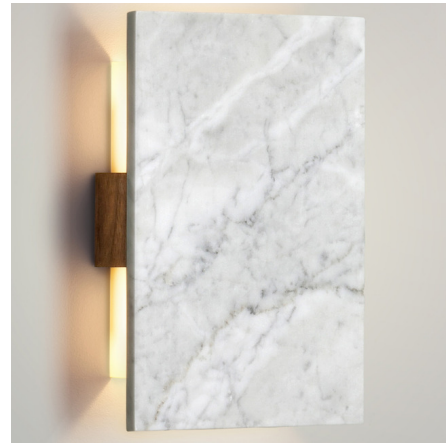

## Tersus Marble Wall Sconce By Cerno

### Description

The Tersus Marble Wall Sconce is an example of the simplest form unlocking a myriad of design possibilities from transitional to contemporary. Features a wood body with a Carrara Marble front panel and frosted polymer diffuser. TRIAC and ELV dimming at 120V; 0-10V dimming at 277V.

Shown in dark stained walnut / carrara marble