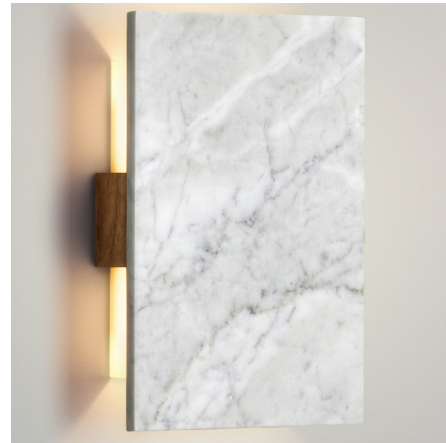

Lightology

lightology.com
866-954-4489
04-25-26

Project: _____

Company: _____

Location: _____ Fixture Type: _____

SPEC #: **CER752104**

Approved On: _____ Approved By: _____

Tersus Marble Wall Sconce

By Cerno

Description

The Tersus Marble Wall Sconce is an example of the simplest form unlocking a myriad of design possibilities from transitional to contemporary. Features a wood body with a Carrara Marble front panel and frosted polymer diffuser. TRIAC and ELV dimming at 120V; 0-10V dimming at 277V.

Shown in dark stained walnut / carrara marble

Specifications

COLOR	Carrara Marble
BODY FINISH	Dark Stained Walnut
WATTAGE	13W
DIMMER	Low Voltage Electronic
DIMENSIONS	7.25"W x 10.75"H x 2.75"D
INTEGRATED LED MODULE	1 x LED/13W/120-277V LED
COUNTRY OF ORIGIN	United States