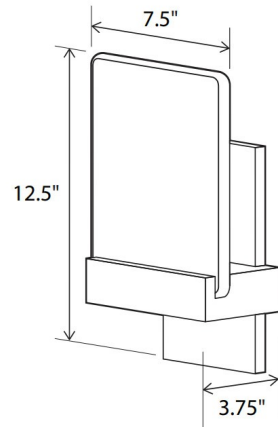

Shown in brushed aluminum / walnut

Specifications

COLOR	Walnut
BODY FINISH	Brushed Aluminum
WATTAGE	7W
DIMMER	Low Voltage Electronic
DIMENSIONS	7.5"W x 12.5"H x 3.75"D
INTEGRATED LED MODULE	1 x LED/7W/120V LED
COUNTRY OF ORIGIN	United States