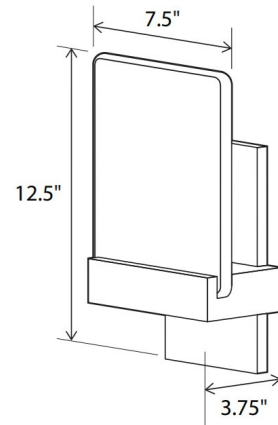

Shown in brushed aluminum / walnut

Specifications

COLOR	Walnut
BODY FINISH	Brushed Aluminum
WATTAGE	7W
DIMMER	Low Voltage Electronic
DIMENSIONS	7.5"W x 12.5"H x 3.75"D
INTEGRATED LED MODULE	1 x LED/7W/120V LED
COUNTRY OF ORIGIN	United States