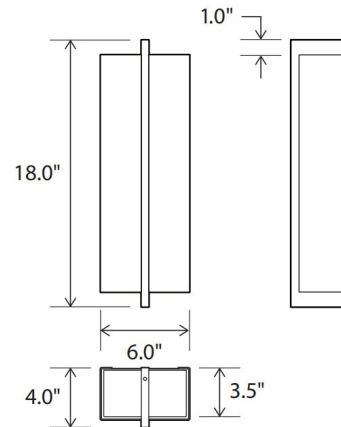

### Specifications

COLOR	Frosted
BODY FINISH	Walnut
WATTAGE	20W
DIMMER	Standard 120V
DIMENSIONS	6"W x 18"H x 4"D
BULB NOT INCLUDED	2 x B10/Candelabra (E12)/10W/120V LED
COUNTRY OF ORIGIN	United States