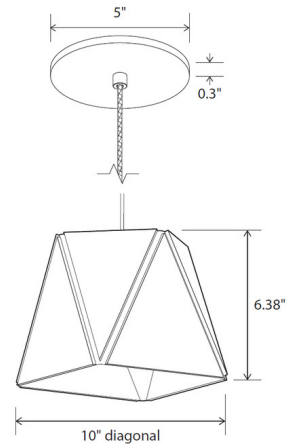

Description

The Calx Pendant features wood triangles which forms a unique shape that blend in style from rustic to contemporary. Available with a Brushed Brass, Brushed Aluminum, or Brushed Rose Gold shade that has wood triangles in Walnut or Dark Stained Walnut. Canopy: 5 inch diameter. UL listed.

Shown in brushed aluminum / dark stained walnut

Specifications

| | |
|--------------------|---|
| COLOR | Dark Stained Walnut |
| BODY FINISH | Brushed Aluminum |
| WATTAGE | 13W |
| DIMMER | Standard 120V |
| DIMENSIONS | 13"W x 12.75"H |
| BULB NOT INCLUDED | 1 x A19/Medium (E26)/13W/120V LED |
| OTHER BULB OPTIONS | 1 x A19/Medium (E26)/120V LED 1 x A19/Medium (E26)/60W/120V Incandescent |
| COUNTRY OF ORIGIN | United States |

Technical Information

| | |
|--------------------|-------------------|
| PRODUCT DIMENSIONS | Cable Length: 72" |
|--------------------|-------------------|

CLICK TO VIEW PRODUCT

Notes: