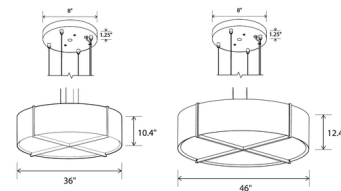

CLICK TO VIEW PRODUCT

Notes: