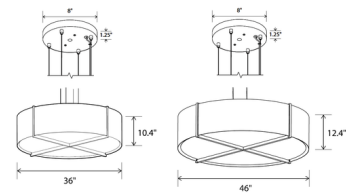

CLICK TO VIEW PRODUCT

Notes: