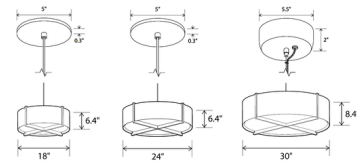

CLICK TO VIEW PRODUCT

Notes: