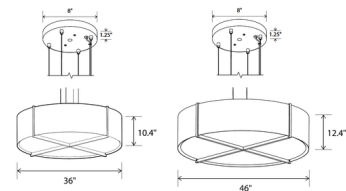

CLICK TO VIEW PRODUCT

Notes: