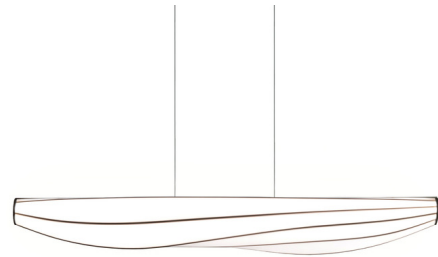

By Cerno

Description

The Lenis Linear Pendant is inspired by the ocean and boats and offers an organic and structural form created by bending wood stringers over a series of bulkheads for a design that balances fluidity with sleek lines. Features a White stretch fabric shade with a Brushed Aluminum finished structure and canopy available with Brushed Aluminum, Walnut, or Dark Stained Walnut end details.

Specifications

COLOR	White
BODY FINISH	Brushed Aluminum
WATTAGE	70W
DIMMER	Low Voltage Electronic
DIMENSIONS	64.5"L x 10"W x 8.75"H
INTEGRATED LED MODULE	1 x LED/70W/120V LED
COUNTRY OF ORIGIN	United States

Technical Information

PRODUCT DIMENSIONS	Canopy: 20.6"L x 4"W
COLOR RENDERING	90 CRI
LAMP COLOR	2700K
LUMENS/WATT	71.43
LUMINOUS FLUX	5000 lumens

Shown in brushed aluminum / white

CLICK TO VIEW PRODUCT

Notes: