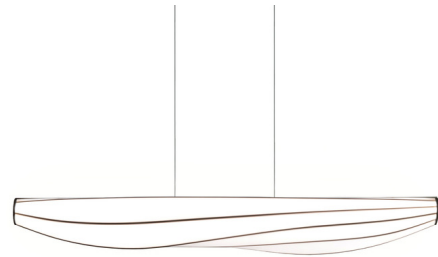

By Cerno

Description

The Lenis Linear Pendant is inspired by the ocean and boats and offers an organic and structural form created by bending wood stringers over a series of bulkheads for a design that balances fluidity with sleek lines. Features a White stretch fabric shade with a Brushed Aluminum finished structure and canopy available with Brushed Aluminum, Walnut, or Dark Stained Walnut end details.

Specifications

COLOR White
BODY FINISH Brushed Aluminum
WATTAGE 70W
DIMMER Low Voltage Electronic
DIMENSIONS 64.5"L x 10"W x 8.75"H
INTEGRATED LED MODULE 1 x LED/70W/120V LED
COUNTRY OF ORIGIN United States

Technical Information

PRODUCT DIMENSIONS Canopy: 20.6"L x 4"W
COLOR RENDERING 90 CRI
LAMP COLOR 2700K
LUMENS/WATT 71.43
LUMINOUS FLUX 5000 lumens

Shown in brushed aluminum / white

CLICK TO VIEW PRODUCT

Notes: