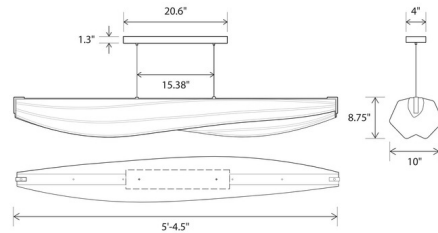

By Cerno

Description

The Lenis Linear Pendant is inspired by the ocean and boats and offers an organic and structural form created by bending wood stringers over a series of bulkheads for a design that balances fluidity with sleek lines. Features a White stretch fabric shade with a Brushed Aluminum finished structure and canopy available with Brushed Aluminum, Walnut, or Dark Stained Walnut end details.

Specifications

COLOR	White
BODY FINISH	Brushed Aluminum
WATTAGE	70W
DIMMER	Low Voltage Electronic
DIMENSIONS	64.5"L x 10"W x 8.75"H
INTEGRATED LED MODULE	1 x LED/70W/120V LED
COUNTRY OF ORIGIN	United States

Technical Information

PRODUCT DIMENSIONS	Canopy: 20.6"L x 4"W
COLOR RENDERING	90 CRI
LAMP COLOR	2700K
LUMENS/WATT	71.43
LUMINOUS FLUX	5000 lumens

Shown in brushed aluminum / white

CLICK TO VIEW PRODUCT

Notes: