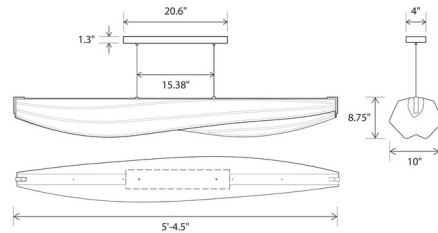

By Cerno

Description

The Lenis Linear Pendant is inspired by the ocean and boats and offers an organic and structural form created by bending wood stringers over a series of bulkheads for a design that balances fluidity with sleek lines. Features a White stretch fabric shade with a Brushed Aluminum finished structure and canopy available with Brushed Aluminum, Walnut, or Dark Stained Walnut end details.

Specifications

COLOR White
BODY FINISH Brushed Aluminum
WATTAGE 70W
DIMMER Low Voltage Electronic
DIMENSIONS 64.5"L x 10"W x 8.75"H
INTEGRATED LED MODULE 1 x LED/70W/120V LED
COUNTRY OF ORIGIN United States

Technical Information

PRODUCT DIMENSIONS Canopy: 20.6"L x 4"W
COLOR RENDERING 90 CRI
LAMP COLOR 2700K
LUMENS/WATT 71.43
LUMINOUS FLUX 5000 lumens

Shown in brushed aluminum / white

CLICK TO VIEW PRODUCT

Notes: