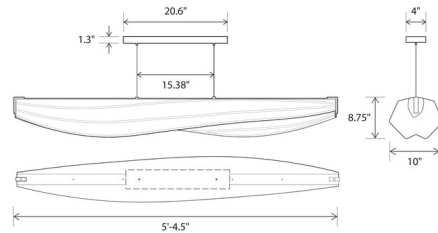

By Cerno

Description

The Lenis Linear Pendant is inspired by the ocean and boats and offers an organic and structural form created by bending wood stringers over a series of bulkheads for a design that balances fluidity with sleek lines. Features a White stretch fabric shade with a Brushed Aluminum finished structure and canopy available with Brushed Aluminum, Walnut, or Dark Stained Walnut end details.

Shown in brushed aluminum / white

Specifications

COLOR	White
BODY FINISH	Brushed Aluminum
WATTAGE	70W
DIMMER	Low Voltage Electronic
DIMENSIONS	64.5"L x 10"W x 8.75"H
INTEGRATED LED MODULE	1 x LED/70W/120V LED
COUNTRY OF ORIGIN	United States

Technical Information

PRODUCT DIMENSIONS	Canopy: 20.6"L x 4"W
COLOR RENDERING	90 CRI
LAMP COLOR	2700K
LUMENS/WATT	71.43
LUMINOUS FLUX	5000 lumens

CLICK TO VIEW PRODUCT

Notes: