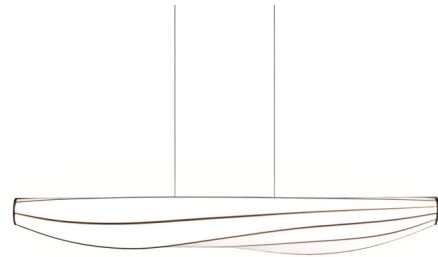

Lightology

lightology.com
866-954-4489
05-21-26

Project: _____

Company: _____

Location: _____ Fixture Type: _____

SPEC #: **CER752138**

Approved On: _____ Approved By: _____

Lenis Linear Pendant

By Cerno

Description

The Lenis Linear Pendant is inspired by the ocean and boats and offers an organic and structural form created by bending wood stringers over a series of bulkheads for a design that balances fluidity with sleek lines. Features a White stretch fabric shade with a Brushed Aluminum finished structure and canopy available with Brushed Aluminum, Walnut, or Dark Stained Walnut end details.

Shown in brushed aluminum / white

Specifications

COLOR	White
BODY FINISH	Brushed Aluminum
WATTAGE	70W
DIMMER	Low Voltage Electronic
DIMENSIONS	64.5"L x 10"W x 8.75"H
INTEGRATED LED MODULE	1 x LED/70W/120V LED
COUNTRY OF ORIGIN	United States

Technical Information

PRODUCT DIMENSIONS	Canopy: 20.6"L x 4"W
COLOR RENDERING	90 CRI
LAMP COLOR	2700K
LUMENS/WATT	71.43
LUMINOUS FLUX	5000 lumens

CLICK TO VIEW PRODUCT

Notes: