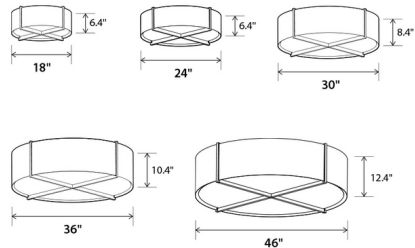

CLICK TO VIEW PRODUCT

Notes: