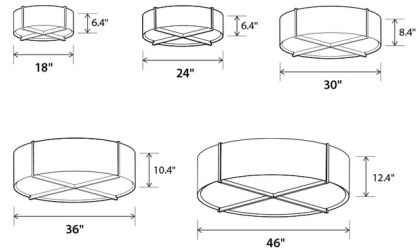

CLICK TO VIEW PRODUCT

Notes: