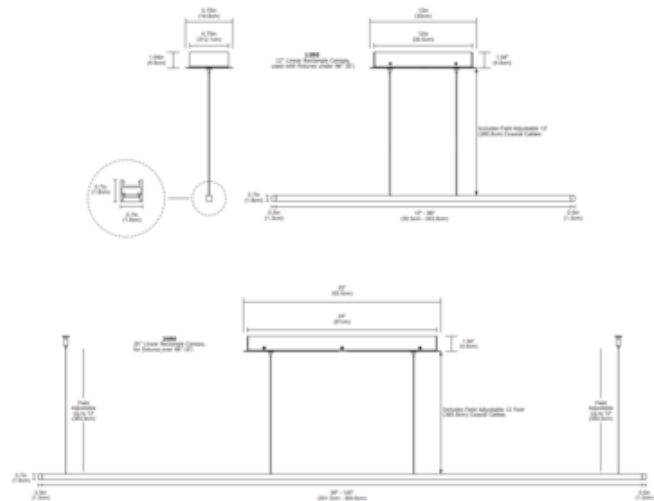

DESIGNER

Gregory Kay

BRAND

PureEdge Lighting

DESCRIPTION

Zipp Suspension Downlight with Center Feed is a linear fixture that offers spot-free direct light in a clean, contemporary style. Available in a range of increments from 36 to 120 inches and features a white diffused lens with 100 degree beam or clear frosted lens with 60 degree beam, optional white or black louver, multiple finishes, three wattage options (Note: 2 watt not available with optional louver), and a spectrum of color temperature options. Warm Dim option includes 5 LED watts per foot available in 2700K-2000K (27D) and 3000K-2000K (30D) color temperature. Unlike standard LEDs, Warm Dim LEDs are designed to shift to a warmer color temperature as they are dimmed, replicating the effects of incandescent and halogen light sources. Note: Warm Dim available in 5 watt option only. Includes a linear canopy (size dependent on length of fixture) with 120 volt input, 24VDC output Universal (UNI) power supply and 12 foot adjustable coaxial cables (additional aircraft cables for support when fixture exceeds 96 inches). Dimmable with ELV/ TRIAC/0-10V. Note: Product is built to order.

Shown in: Satin Nickel / White Lens

SHADE COLOR	White Lens
BODY FINISH	Satin Nickel
WATTAGE	15W
DIMMER	Low Voltage Electronic
DIMENSIONS	36"L x 0.7"W x 0.7"H
INTEGRATED LED MODULE	
LAMP	3 x LED/5W/24V LED

Technical Information

LUMINOUS FLUX	396 lumens
LUMENS/WATT	79.20
LAMP COLOR	2700K
COLOR RENDERING	95 CRI

SPEC # EDG755799

COMPANY	PROJECT	FIXTURE TYPE	APPROVED BY	DATE