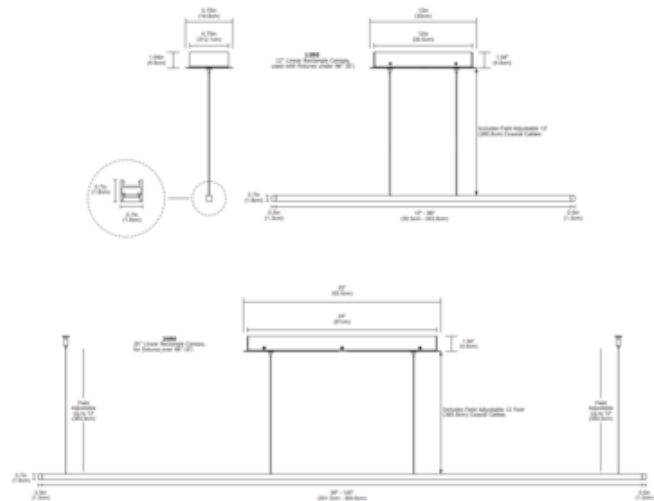

DESIGNER

Gregory Kay

BRAND

PureEdge Lighting

DESCRIPTION

Zipp Suspension Downlight with Center Feed is a linear fixture that offers spot-free direct light in a clean, contemporary style. Available in a range of increments from 36 to 120 inches and features a white diffused lens with 100 degree beam or clear frosted lens with 60 degree beam, optional white or black louver, multiple finishes, three wattage options (Note: 2 watt not available with optional louver), and a spectrum of color temperature options. Warm Dim option includes 5 LED watts per foot available in 2700K-2000K (27D) and 3000K-2000K (30D) color temperature. Unlike standard LEDs, Warm Dim LEDs are designed to shift to a warmer color temperature as they are dimmed, replicating the effects of incandescent and halogen light sources. Note: Warm Dim available in 5 watt option only. Includes a linear canopy (size dependent on length of fixture) with 120 volt input, 24VDC output Universal (UNI) power supply and 12 foot adjustable coaxial cables (additional aircraft cables for support when fixture exceeds 96 inches). Dimmable with ELV/ TRIAC/0-10V. Note: Product is built to order.

Shown in: Satin Nickel / White Lens

SHADE COLOR	White Lens
BODY FINISH	Satin Nickel
WATTAGE	15W
DIMMER	Low Voltage Electronic
DIMENSIONS	36"L x 0.7"W x 0.7"H
INTEGRATED LED MODULE	
LAMP	3 x LED/5W/24V LED

Technical Information

LUMINOUS FLUX	396 lumens
LUMENS/WATT	79.20
LAMP COLOR	2700K
COLOR RENDERING	95 CRI

SPEC # EDG755799

COMPANY

PROJECT

FIXTURE TYPE

APPROVED BY

DATE
