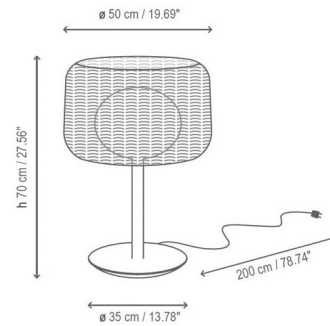

Description

The Fora Outdoor Table Lamp features a cast iron base with a synthetic fiber shade making it highly resistant to weathering while casting a pleasant, diffused light. Available with a Light Beige fiber shade and a Natural White base or a Brown fiber shade and a Graphite Brown base. Black waterproof neoprene cable without switch.

Shown in white / light beige fiber

Specifications

COLOR	Light Beige Fiber
BODY FINISH	White
WATTAGE	20W
DIMMER	N/A
DIMENSIONS	19.69"W x 27.56"H
BULB NOT INCLUDED	2 x A19/Medium (E26)/10W/120V LED
COUNTRY OF ORIGIN	Spain