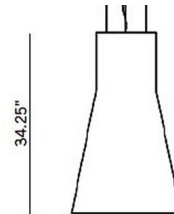

Shown in black / black laminated birch

20.75"

Specifications

COLOR	Black Laminated Birch
BODY FINISH	Black
WATTAGE	22W
DIMMER	Standard 120V
DIMENSIONS	20.75"W x 34.25"H
BULB NOT INCLUDED	1 x A19/Medium (E26)/22W/120V LED
COUNTRY OF ORIGIN	Finland

Technical Information

PRODUCT DIMENSIONS	Textile Cable Length: 78.75"
--------------------	------------------------------

CLICK TO VIEW PRODUCT

Notes: